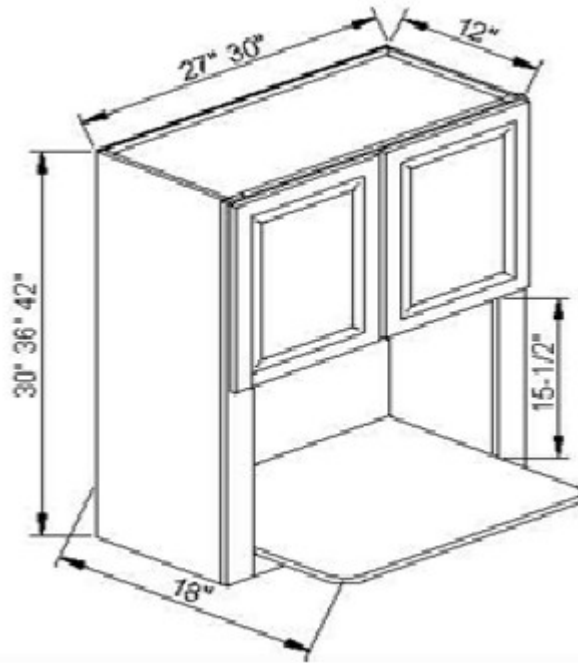

(available in MD, ELO, OAK-FP, ETF & EWAL)

BWBK-18 (accommodate two trash cans)

(available in all cabinet style except MD)

6" Wide Base Wine Rack Cabinets

- 6 wine bottle capacity
- Available in *OAK-FP, DBL, ETF, ECH, EWAL, and CRP.*

BWR6

9" Wide Base Spice Rack Cabinets

- Single full length door pull-out spice tray
- Available in *all cabinet styles*

SP09

30" Wide Wall Hood Cabinet

- Available in *all cabinet style except EMP, MD & MSK*

30WH

27" Wide Wall Microwave Cabinet

- Double door on top and open space for microwave on bottom.
- One hinges per door

Cabinet Styles

WM2730 All Cabinet Styles

WM2736 ELO, EMP, ETF, ECH, EWAL, NY-GL, CRP & DBL

WC3042-1 EWAL & NY-GL

Wine Rack Cabinets

30WR (15) 30" W x 15"H x 12" D All cabinet style 14 bottles

30WR (18) 30" W x 18"H x 12" D OAK-FP, MD, ETF, ECH, EWAL, MD, NY-GL, DBL & CRP 18 bottles

36WR (15) 36" W x 15"H x 12" D EWAL & CRP 17 bottles