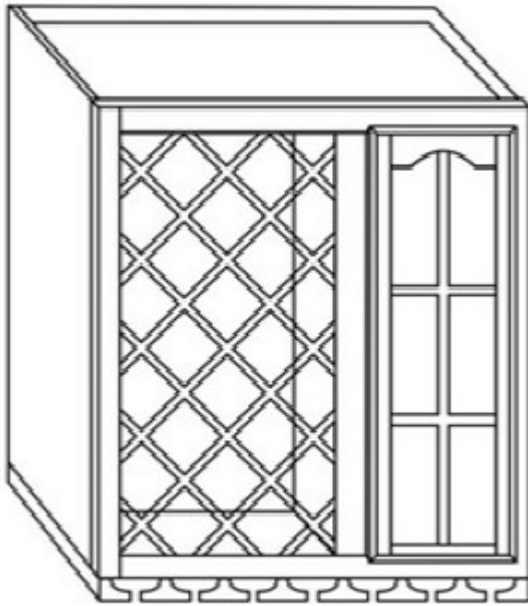

□ Combination of wine rack on left and single mullion door cabinet on right.

WC3030-1 OAK-FP, EMP, ETF, EWAL & NY-GL

WC3036-1 EMP, ETF, ECH, EWAL & NY-GL

WC3042-1 EWAL & NY-GL