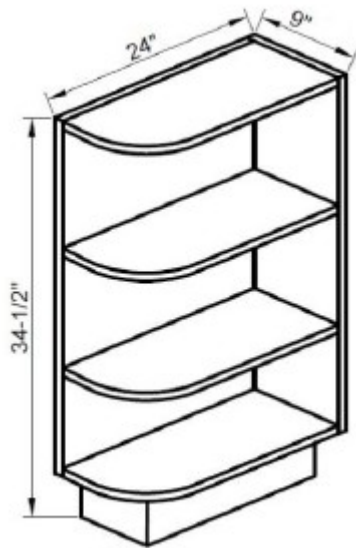

Open Shelf Base End Cabinets

- One 5/8" fixed shelves
- Available in *all cabinet styles*

BES09 L or R

Base Microwave Cabinet

- Can accommodate microwave of 24" or less.
- Available in *ELO, ECH & NY-GL*.

BMC302434

15" & 18" Wide Drawer and Waste Basket Base Cabinets

- One standard depth drawer on top and a waste basket pull-out door on bottom
- Includes plastic trash can

BWBK-15 (accommodate one trash can)

(available in MD, ELO, OAK-FP, ETF & EWAL)

BWBK-18 (accommodate two trash cans)

(available in all cabinet style except MD)

6" Wide Base Wine Rack Cabinets

- 6 wine bottle capacity
- Available in *OAK-FP, DBL, ETF, ECH, EWAL, and CRP.*

BWR6

9" Wide Base Spice Rack Cabinets

- Single full length door pull-out spice tray
- Available in *all cabinet styles*

SP09

30" Wide Wall Hood Cabinet

- Available in *all cabinet style except EMP, MD & MSK*