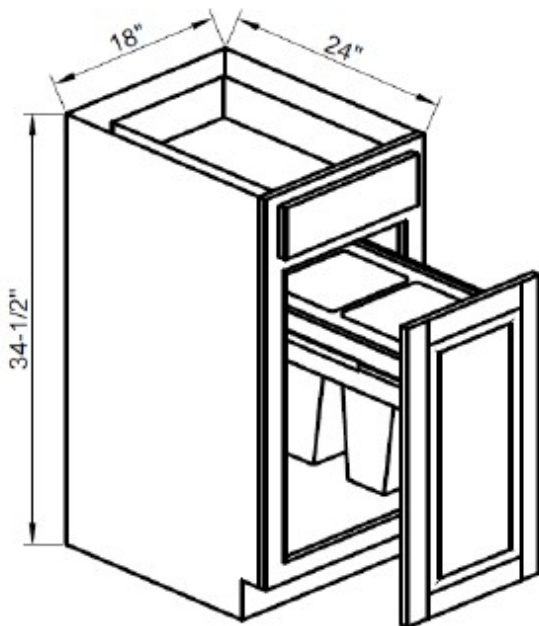

Open Shelf Base End Cabinets

- One 5/8" fixed shelves
- Available in *all cabinet styles*

BES09 L or R

Base Microwave Cabinet

- Can accommodate microwave of 24" or less.
- Available in *ELO, ECH & NY-GL*.

BMC302434

15" & 18" Wide Drawer and Waste Basket Base Cabinets

- One standard depth drawer on top and a waste basket pull-out door on bottom
- Includes plastic trash can

BWBK-15 (accommodate one trash can)

(available in MD, ELO, OAK-FP, ETF & EWAL)

BWBK-18 (accommodate two trash cans)

(available in all cabinet style except MD)

6" Wide Base Wine Rack Cabinets

- 6 wine bottle capacity
- Available in *OAK-FP, DBL, ETF, ECH, EWAL, and CRP.*

BWR6

9" Wide Base Spice Rack Cabinets

- Single full length door pull-out spice tray
- Available in *all cabinet styles*

SP09

30" Wide Wall Hood Cabinet

- Available in *all cabinet style except EMP, MD & MSK*