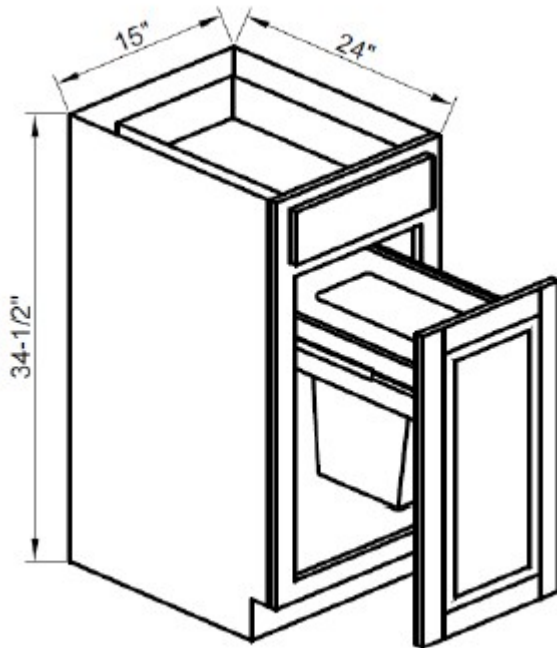

Open Shelf Base End Cabinets

- One 5/8" fixed shelves
- Available in *all cabinet styles*

BES09 L or R

Base Microwave Cabinet

- Can accommodate microwave of 24" or less.
- Available in *ELO, ECH & NY-GL*.

BMC302434

15" & 18" Wide Drawer and Waste Basket Base Cabinets

- One standard depth drawer on top and a waste basket pull-out door on bottom
- Includes plastic trash can

BWBK-15 (accommodate one trash can)

(available in MD, ELO, OAK-FP, ETF & EWAL)

BWBK-18 (accommodate two trash cans)

(available in all cabinet style except MD)

6" Wide Base Wine Rack Cabinets

- 6 wine bottle capacity
- Available in *OAK-FP, DBL, ETF, ECH, EWAL, and CRP.*

BWR6

9" Wide Base Spice Rack Cabinets

- Single full length door pull-out spice tray
- Available in *all cabinet styles*

SP09

30" Wide Wall Hood Cabinet

- Available in *all cabinet style except EMP, MD & MSK*