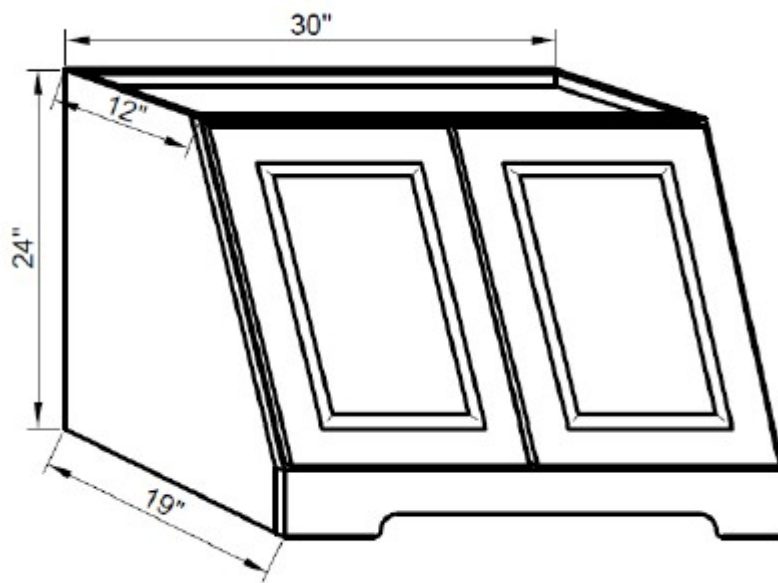

BWR6

9" Wide Base Spice Rack Cabinets

- Single full length door pull-out spice tray
- Available in *all cabinet styles*

SP09

30" Wide Wall Hood Cabinet

- Available in *all cabinet style except EMP, MD & MSK*

30WH

27" Wide Wall Microwave Cabinet

- Double door on top and open space for microwave on bottom.
- One hinges per door

Cabinet Styles

WM2730 All Cabinet Styles

WM2736 ELO, EMP, ETF, ECH, EWAL, NY-GL, CRP & DBL