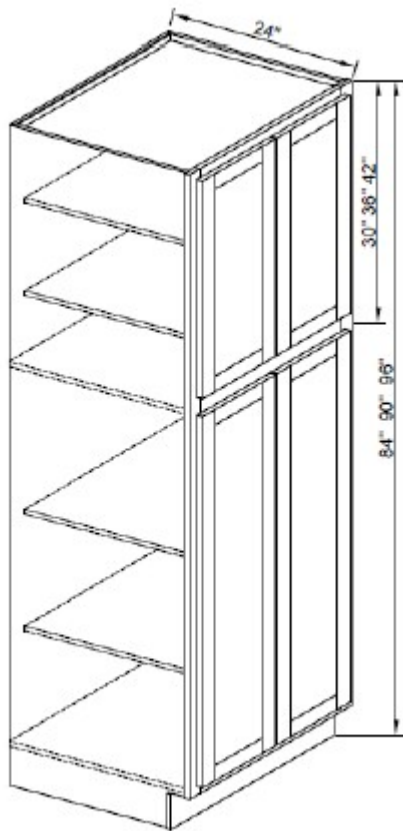

30" Wide Stem Glass Holder

- Trimmable widths
- Mounts beneath 36" wide wall cabinets or smaller

36" Wide Plate Rack

36PR (15) 36"W x 15"H X 12"D 12 plates OAK-FP, MSK, ETF, ECH, EWAL, NY-GL, DBL & CRP

96", 90" or 84" High x 18" Wide Single Door Wall Pantry (24" Deep)

Single door top and bottom

3 hinges per door

96" & 90" tall

Two 5/8" thick adjustable shelves for both upper & lower section

84" tall

One 5/8" thick adjustable shelf for upper & 2 for lower section

WP1884 All Cabinet Styles

WP1890 All Cabinet Styles

WP1896 ELO, ETF, EWAL, NY-GL & DBL

96", 90" or 84" High x 24" Wide Double Door Wall Pantry (24" Deep

Double door top and bottom

3 hinges per door

96" & 90" tall

Two 5/8" thick adjustable shelves for both upper & lower section

84" tall

One 5/8" thick adjustable shelf for upper & 2 for lower section

WP2484 All Cabinet Styles

WP2490 All Cabinet Styles

WP2496 ELO, ETF, EWAL, NY-GL & DBL

96", 90" or 84" High x 24" Wide Double Door with Drawer Wall Pantry (24" Deep)