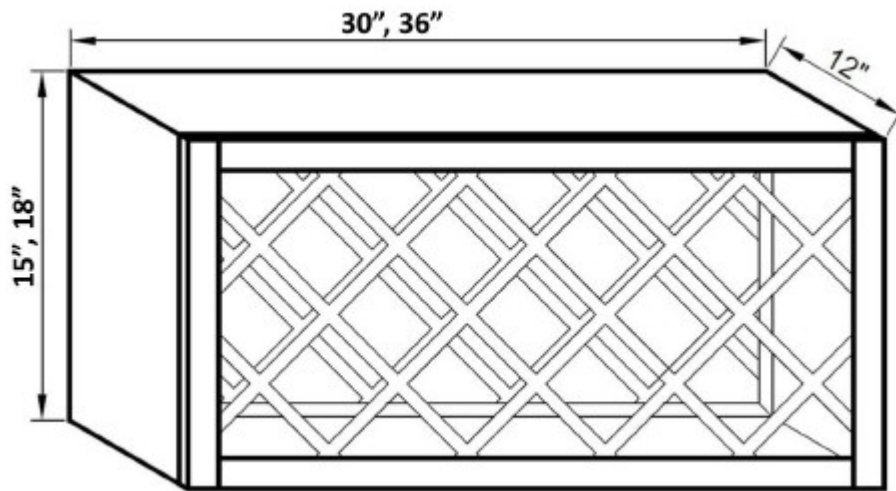

WM2742 EMP, ETF, ECH, EWAL, NY-GL & DBL

30" Wide Wine Cabinet

□ Combination of wine rack on left and single mullion door cabinet on right.

WC3030-1 OAK-FP, EMP, ETF, EWAL & NY-GL

WC3036-1 EMP, ETF, ECH, EWAL & NY-GL

WC3042-1 EWAL & NY-GL

Wine Rack Cabinets

30WR (15) 30" W x 15"H x 12" D All cabinet style 14 bottles

30WR (18) 30" W x 18"H x 12" D OAK-FP, MD, ETF, ECH, EWAL, MD, NY-GL, DBL & CRP 18 bottles

36WR (15) 36" W x 15"H x 12" D EWAL & CRP 17 bottles

30" Wide Stem Glass Holder

- Trimmable widths
- Mounts beneath 36" wide wall cabinets or smaller

36" Wide Plate Rack

36PR (15) 36"W x 15"H X 12"D 12 plates OAK-FP, MSK, ETF, ECH, EWAL, NY-GL, DBL & CRP

96", 90" or 84" High x 18" Wide Single Door Wall Pantry (24" Deep)