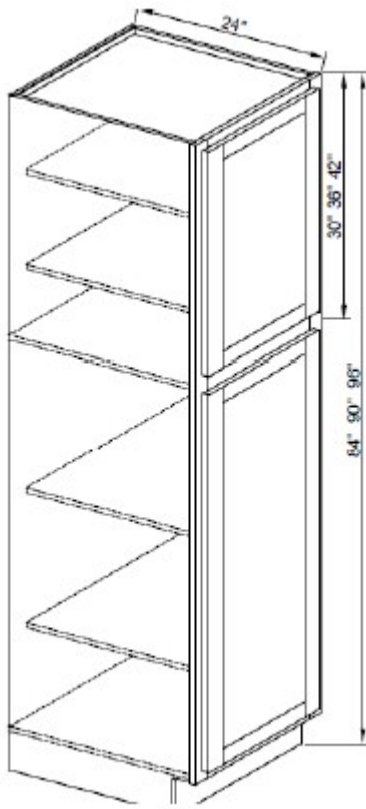

WC3042-1 EWAL & NY-GL

Wine Rack Cabinets

30WR (15) 30" W x 15"H x 12" D All cabinet style 14 bottles

30WR (18) 30" W x 18"H x 12" D OAK-FP, MD, ETF, ECH, EWAL, MD, NY-GL, DBL & CRP 18 bottles

36WR (15) 36" W x 15"H x 12" D EWAL & CRP 17 bottles

30" Wide Stem Glass Holder

- Trimmable widths
- Mounts beneath 36" wide wall cabinets or smaller

36" Wide Plate Rack

36PR (15) 36"W x 15"H X 12"D 12 plates OAK-FP, MSK, ETF, ECH, EWAL, NY-GL, DBL & CRP

96", 90" or 84" High x 18" Wide Single Door Wall Pantry (24" Deep)

Single door top and bottom

3 hinges per door

96" & 90" tall

Two 5/8" thick adjustable shelves for both upper & lower section

84" tall

One 5/8" thick adjustable shelf for upper & 2 for lower section

WP1884 All Cabinet Styles

WP1890 All Cabinet Styles

WP1896 ELO, ETF, EWAL, NY-GL & DBL

96", 90" or 84" High x 24" Wide Double Door Wall Pantry (24" Deep

Double door top and bottom

3 hinges per door

96" & 90" tall

Two 5/8" thick adjustable shelves for both upper & lower section