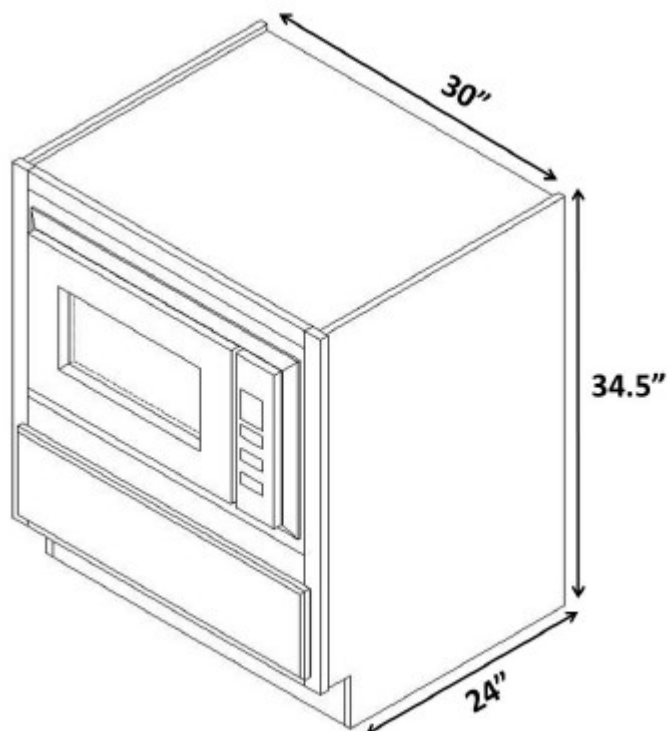

Open Shelf Base End Cabinets

- One 5/8" fixed shelves
- Available in *all cabinet styles*

BES09 L or R

Base Microwave Cabinet

- Can accommodate microwave of 24" or less.
- Available in *ELO, ECH & NY-GL*.

BMC302434

15" & 18" Wide Drawer and Waste Basket Base Cabinets

- One standard depth drawer on top and a waste basket pull-out door on bottom
- Includes plastic trash can

BWBK-15 (accommodate one trash can)

(available in MD, ELO, OAK-FP, ETF & EWAL)

BWBK-18 (accommodate two trash cans)

(available in all cabinet style except MD)

6" Wide Base Wine Rack Cabinets

- 6 wine bottle capacity
- Available in *OAK-FP, DBL, ETF, ECH, EWAL, and CRP.*

BWR6

9" Wide Base Spice Rack Cabinets

- Single full length door pull-out spice tray
- Available in *all cabinet styles*

SP09

30" Wide Wall Hood Cabinet

- Available in *all cabinet style except EMP, MD & MSK*