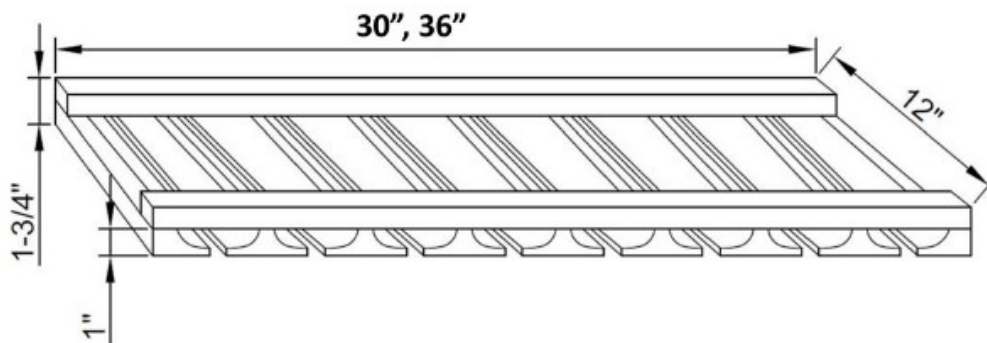

WC3042-1 EWAL & NY-GL

Wine Rack Cabinets

30WR (15) 30" W x 15"H x 12" D All cabinet style 14 bottles

30WR (18) 30" W x 18"H x 12" D OAK-FP, MD, ETF, ECH, EWAL, MD, NY-GL, DBL & CRP 18 bottles

36WR (15) 36" W x 15"H x 12" D EWAL & CRP 17 bottles

30" Wide Stem Glass Holder

- Trimmable widths
- Mounts beneath 36" wide wall cabinets or smaller

36" Wide Plate Rack

36PR (15) 36"W x 15"H X 12"D 12 plates OAK-FP, MSK, ETF, ECH, EWAL, NY-GL, DBL & CRP

96", 90" or 84" High x 18" Wide Single Door Wall Pantry (24" Deep)