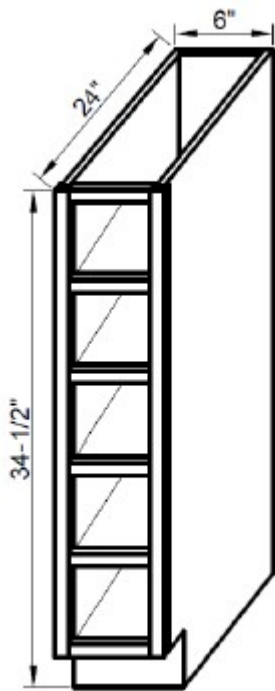

Open Shelf Base End Cabinets

- One 5/8" fixed shelves
- Available in *all cabinet styles*

BES09 L or R

Base Microwave Cabinet

- Can accommodate microwave of 24" or less.
- Available in *ELO, ECH & NY-GL*.

BMC302434

15" & 18" Wide Drawer and Waste Basket Base Cabinets

- One standard depth drawer on top and a waste basket pull-out door on bottom
- Includes plastic trash can

BWBK-15 (accommodate one trash can)

(available in MD, ELO, OAK-FP, ETF & EWAL)

BWBK-18 (accommodate two trash cans)

(available in all cabinet style except MD)

6" Wide Base Wine Rack Cabinets

- 6 wine bottle capacity
- Available in *OAK-FP, DBL, ETF, ECH, EWAL, and CRP.*

BWR6

9" Wide Base Spice Rack Cabinets

- Single full length door pull-out spice tray
- Available in *all cabinet styles*

SP09

30" Wide Wall Hood Cabinet

- Available in *all cabinet style except EMP, MD & MSK*