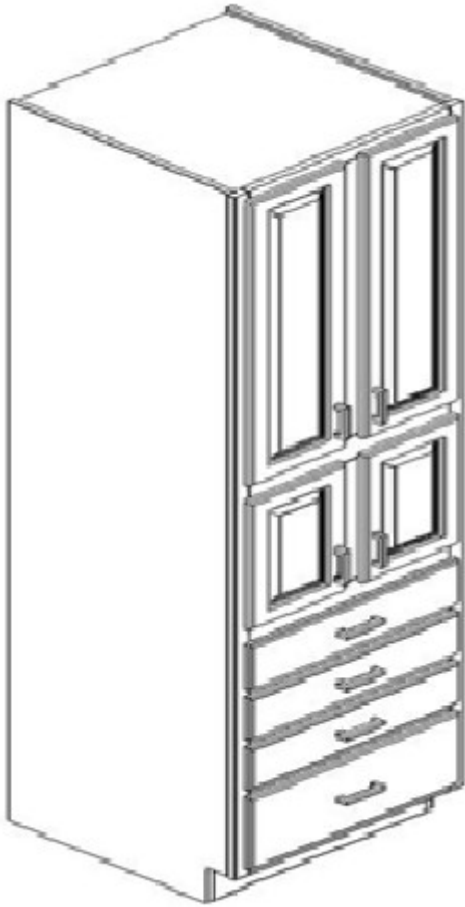

WP1890 All Cabinet Styles

WP1896 ELO, ETF, EWAL, NY-GL & DBL

96", 90" or 84" High x 24" Wide Double Door Wall Pantry (24" Deep

Double door top and bottom

3 hinges per door

96" & 90" tall

Two 5/8" thick adjustable shelves for both upper & lower section

84" tall

One 5/8" thick adjustable shelf for upper & 2 for lower section

WP2484 All Cabinet Styles

WP2490 All Cabinet Styles

WP2496 ELO, ETF, EWAL, NY-GL & DBL

96", 90" or 84" High x 24" Wide Double Door with Drawer Wall Pantry (24" Deep)

- Double door on top
- 3 hinges per door
- Lower portion of cabinet equipped with three standard depth drawer on top and one deeper drawers on bottom.

96" & 90" tall

- Two 5/8" thick adjustable shelves

84" tall