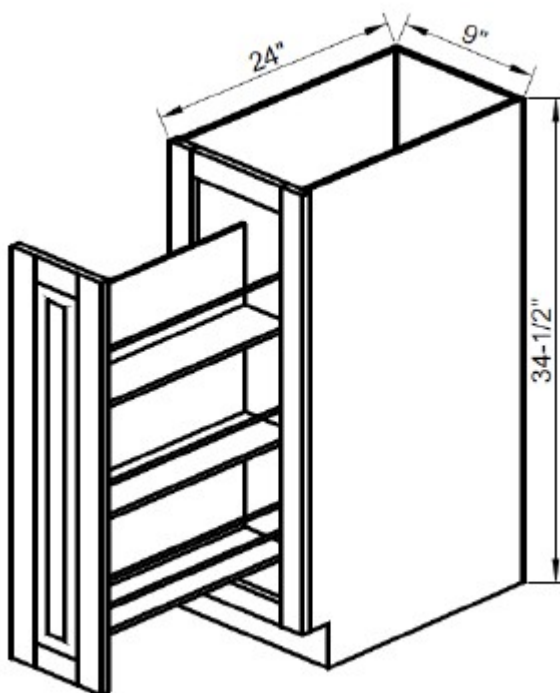

BMC302434

15" & 18" Wide Drawer and Waste Basket Base Cabinets

- One standard depth drawer on top and a waste basket pull-out door on bottom
- Includes plastic trash can

BWBK-15 (accommodate one trash can)

(available in MD, ELO, OAK-FP, ETF & EWAL)

BWBK-18 (accommodate two trash cans)

(available in all cabinet style except MD)

6" Wide Base Wine Rack Cabinets

- 6 wine bottle capacity
- Available in *OAK-FP, DBL, ETF, ECH, EWAL, and CRP.*

BWR6

9" Wide Base Spice Rack Cabinets

- Single full length door pull-out spice tray
- Available in *all cabinet styles*

SP09

30" Wide Wall Hood Cabinet

- Available in *all cabinet style except EMP, MD & MSK*

30WH

27" Wide Wall Microwave Cabinet

- Double door on top and open space for microwave on bottom.
- One hinges per door

Cabinet Styles

WM2730 All Cabinet Styles

WM2736 ELO, EMP, ETF, ECH, EWAL, NY-GL, CRP & DBL