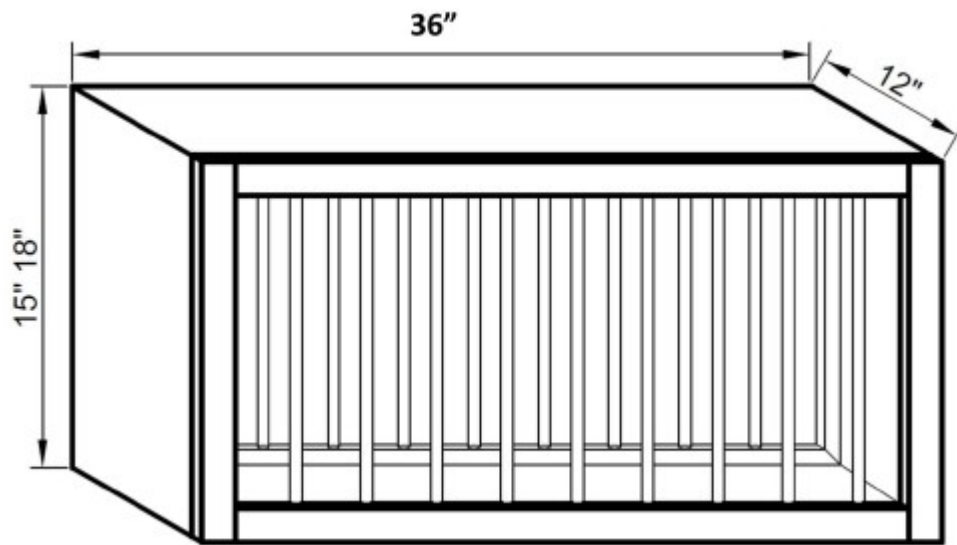

WC3042-1 EWAL & NY-GL

Wine Rack Cabinets

30WR (15) 30" W x 15"H x 12" D All cabinet style 14 bottles

30WR (18) 30" W x 18"H x 12" D OAK-FP, MD, ETF, ECH, EWAL, MD, NY-GL, DBL & CRP 18 bottles

36WR (15) 36" W x 15"H x 12" D EWAL & CRP 17 bottles

30" Wide Stem Glass Holder

- Trimmable widths
- Mounts beneath 36" wide wall cabinets or smaller

36" Wide Plate Rack

36PR (15) 36"W x 15"H X 12"D 12 plates OAK-FP, MSK, ETF, ECH, EWAL, NY-GL, DBL & CRP

96", 90" or 84" High x 18" Wide Single Door Wall Pantry (24" Deep)

Single door top and bottom

3 hinges per door

96" & 90" tall

Two 5/8" thick adjustable shelves for both upper & lower section

84" tall

One 5/8" thick adjustable shelf for upper & 2 for lower section

WP1884 All Cabinet Styles